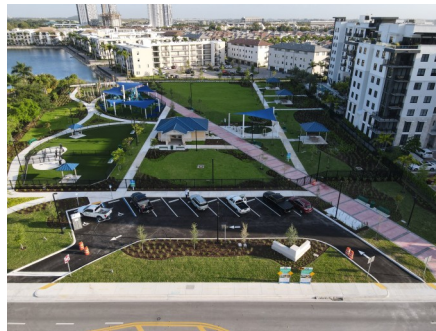

Contact Doral Cultural Arts Center to schedule an appointment for your reservation!

(305) 593-6671 • doralparksinfo@cityofdoral.com

www.cityofdoral.com/parks

Note: Please note that all reservations are on a first come first serve basis and require an additional $150.00 refundable security deposit. Reservations may be made no more than 6 months in advance and no less than 2 weeks prior to date. Scheduling an appointment does not indicate reservation of the facility. If the appointment is missed, the party coordinator forfeits his/her opportunity and the pavilion becomes available to the public. Designated picnic tables/pavilions are available for rent and are officially reserved after all forms have been signed and approved by the Parks and Recreation Department.